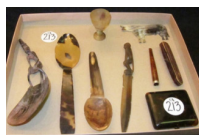

213 HORN & TORTOISE ITEMS (8)
- Spoons, cigarette, comb, etc.